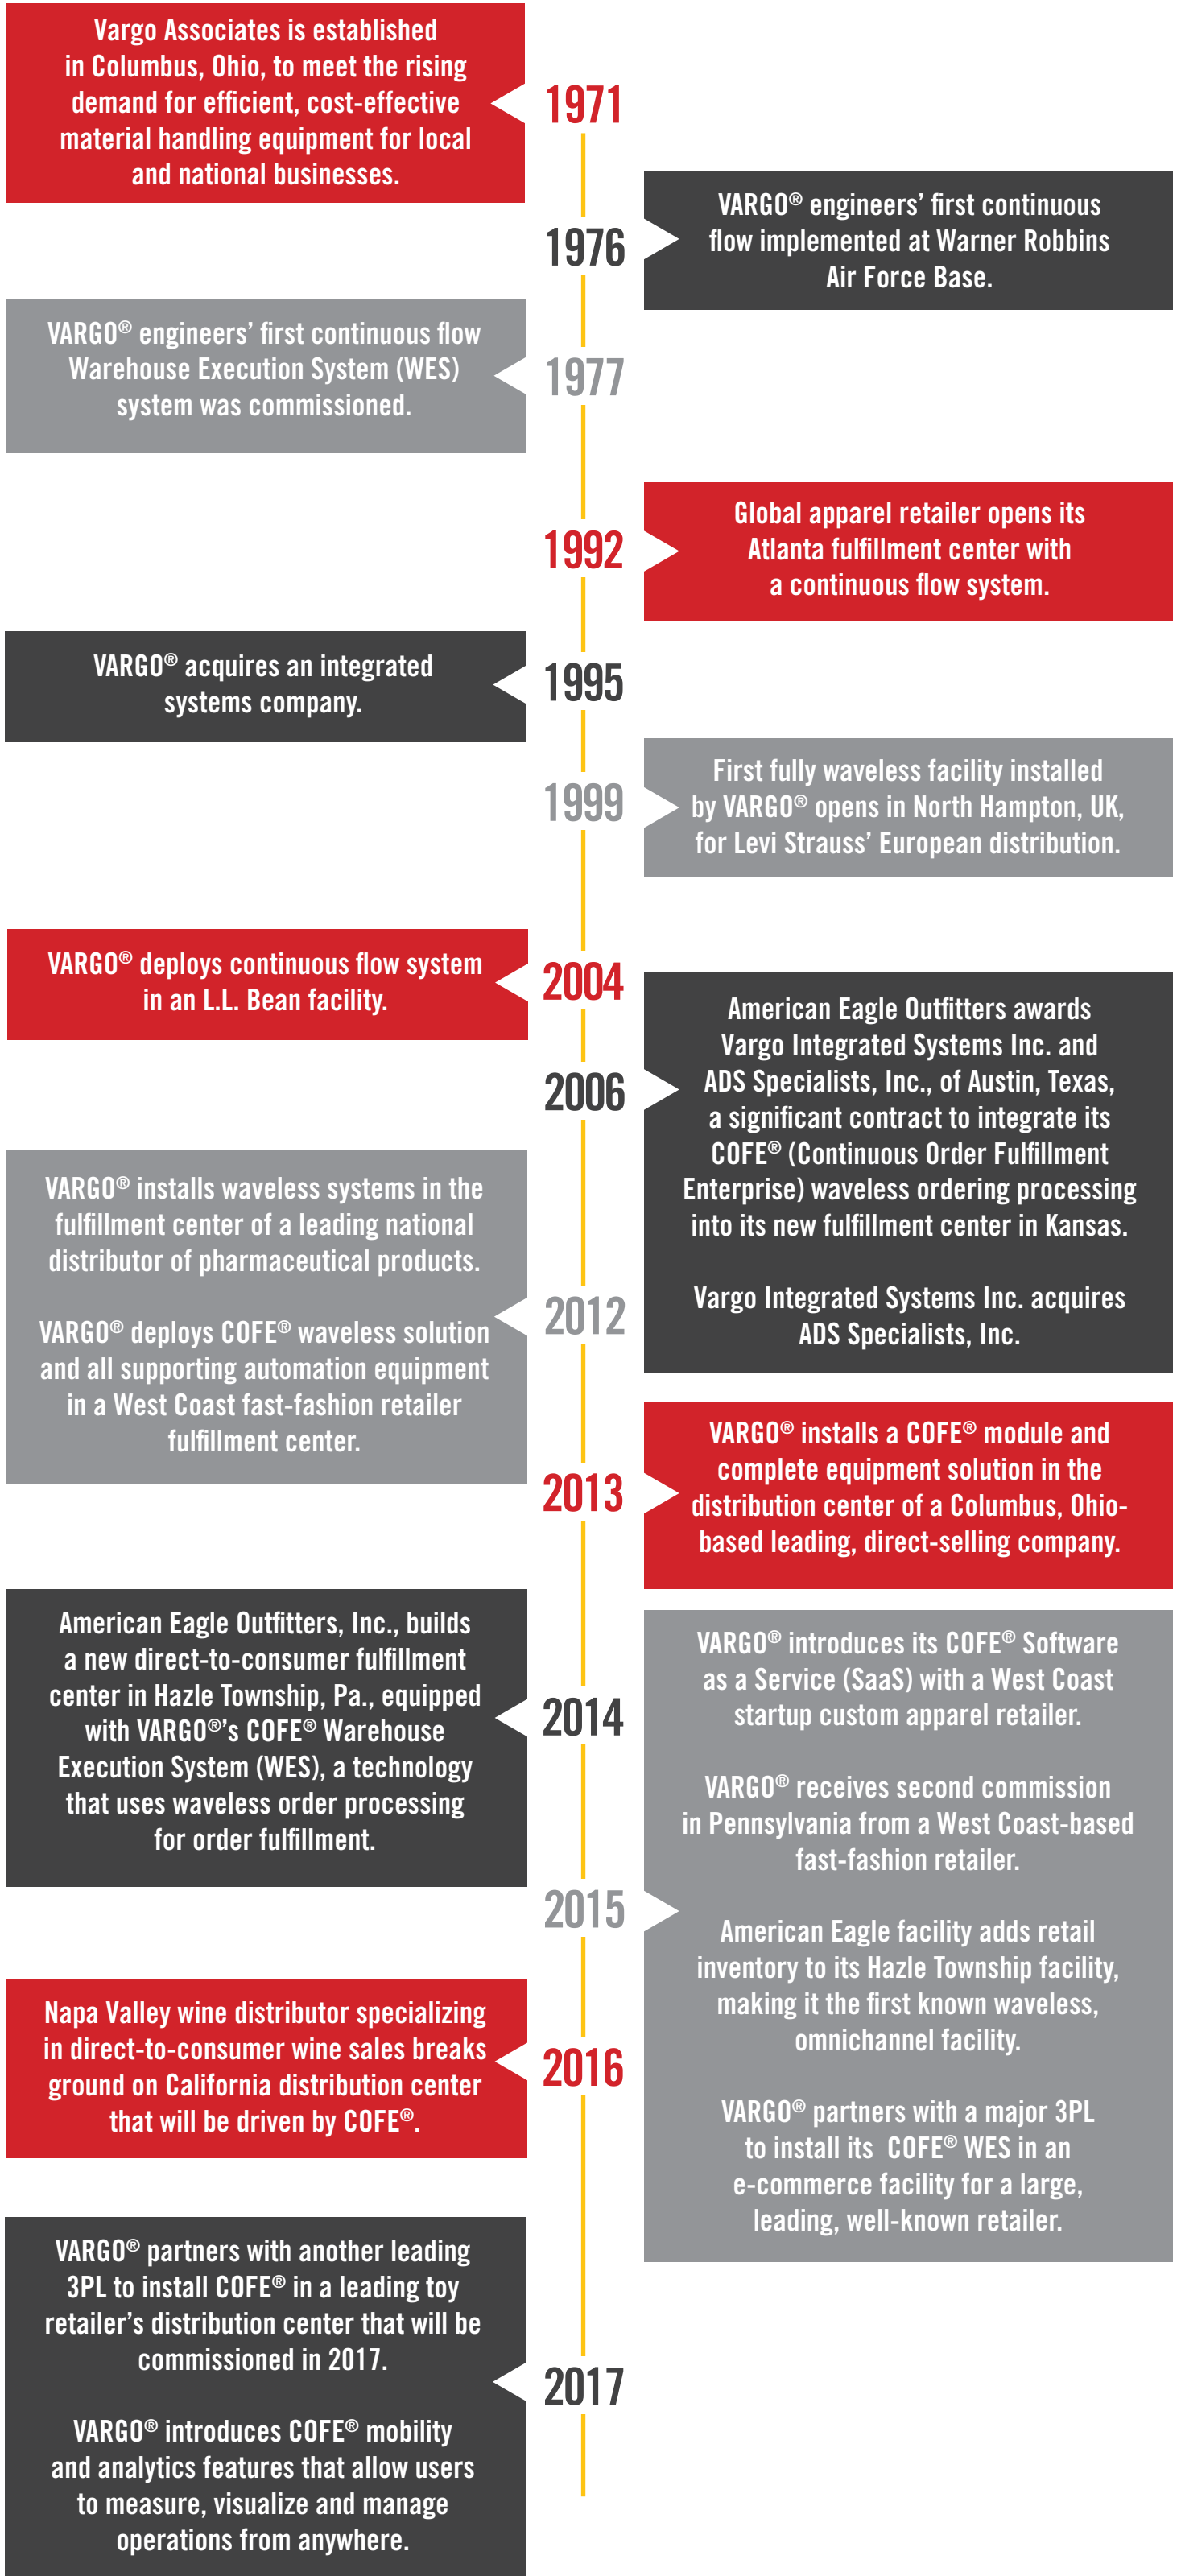

# Company Timeline – History of Waveless

Since 1971, VARGO® has supported the operational needs of high-volume direct-to-consumer companies, retailers, wholesalers and manufacturers through our unique approach to complex fulfillment solutions. This graphic highlights a few of our milestones.